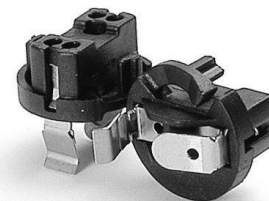

E27 Dome

Threaded cap M10x1 with
locking screw *ASFV 2POS TPL*

- Black *Nero*: Art. 040625
- White *Bianco*: Art. 040624
- Gold *Oro*: Art. 040739

Threaded cap with metal nipple
NIP 2POS TPL

- Black *Nero*: Art. 040392
- White *Bianco*: Art. 040391
- Gold *Oro*: Art. 040738
- Painted gold *Oro Verniciato*: Art. 041917

Threaded outer shell

CAMICIA E14 600 TPL

- Black *Nero*: Art. 040619
- White *Bianco*: Art. 040618
- Gold *Oro*: Art. 040480

Partly threaded outer shell

CAMICIA E14 602 TPL

- Black *Nero*: Art. 040621
- White *Bianco*: Art. 040620
- Gold *Oro*: Art. 041481

E14 Insert

With spring terminal

T180 TPMA

- Art. 040655

With screw terminal

T180 TPMV

- Art. 040656

E14 Dome