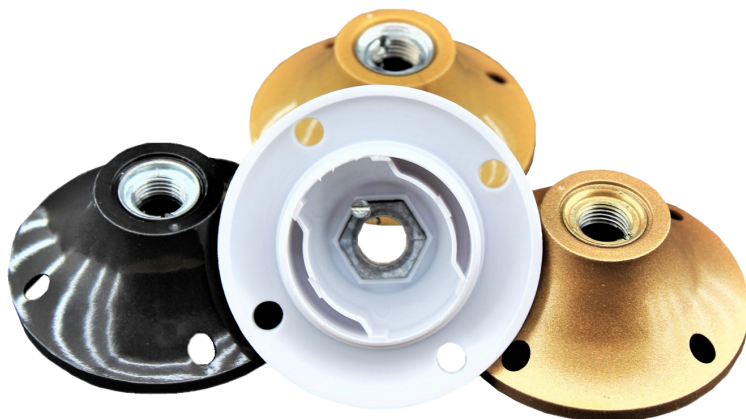

E27 Outer shell

Plain outer shell

CAMICIA E27 A800 TPL

- Black *Nero*: Art. 040202
- White *Bianco*: Art. 040384
- Gold *Oro*: Art. 040733
- Painted gold *Oro Verniciato*: Art. 041914

Threaded outer shell

E27 Insert

With spring terminal

T180 TPMA

- Art. 040317

With screw terminal

T180 TPMV

- Art. 040318

E27 Dome

Threaded cap M10x1

ASF 2POS TPL

- Black *Nero*: Art. 040203
- White *Bianco*: Art. 040385
- Gold *Oro*: Art. 040737
- Painted gold *Oro Verniciato*: Art. 041916

Threaded cap with metal nipple
and earth terminal *T 2POS TPL*

E27 Dome

Threaded cap M10x1 with
locking screw *ASFV 2POS TPL*

- Black *Nero*: Art. 040625
- White *Bianco*: Art. 040624
- Gold *Oro*: Art. 040739

Threaded cap with metal nipple
NIP 2POS TPL

- Black *Nero*: Art. 040392
- White *Bianco*: Art. 040391
- Gold *Oro*: Art. 040738
- Painted gold *Oro Verniciato*: Art. 041917