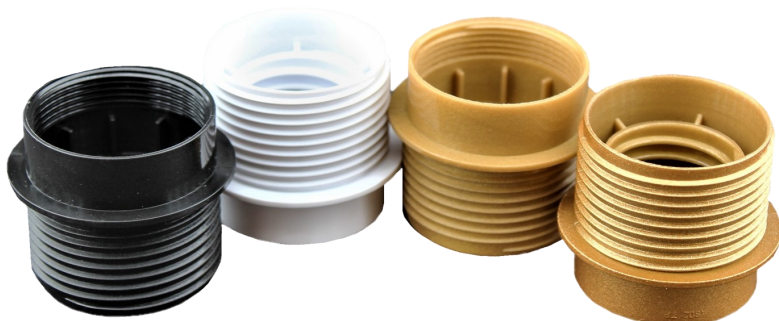

E27 Outer shell

Plain outer shell

CAMICIA E27 A800 TPL

- Black *Nero*: Art. 040202
- White *Bianco*: Art. 040384
- Gold *Oro*: Art. 040733
- Painted gold *Oro Verniciato*: Art. 041914

Threaded outer shell

CAMICIA E27 A801 TPL

- Black *Nero*: Art. 040564
- White *Bianco*: Art. 040616
- Gold *Oro*: Art. 040734
- Painted gold *Oro Verniciato*: Art. 041908

Partly threaded outer shell

CAMICIA E27 A802 TPL

- Black *Nero*: Art. 040565
- White *Bianco*: Art. 040617
- Gold *Oro*: Art. 040735
- Painted gold *Oro Verniciato*: Art. 041915

E27 Insert

With spring terminal

T180 TPMA

- Art. 040317

With screw terminal

T180 TPMV

- Art. 040318

E27 Dome

Threaded cap M10x1

ASF 2POS TPL

- Black *Nero*: Art. 040203
- White *Bianco*: Art. 040385
- Gold *Oro*: Art. 040737
- Painted gold *Oro Verniciato*: Art. 041916

Threaded cap with metal nipple
and earth terminal *T 2POS TPL*